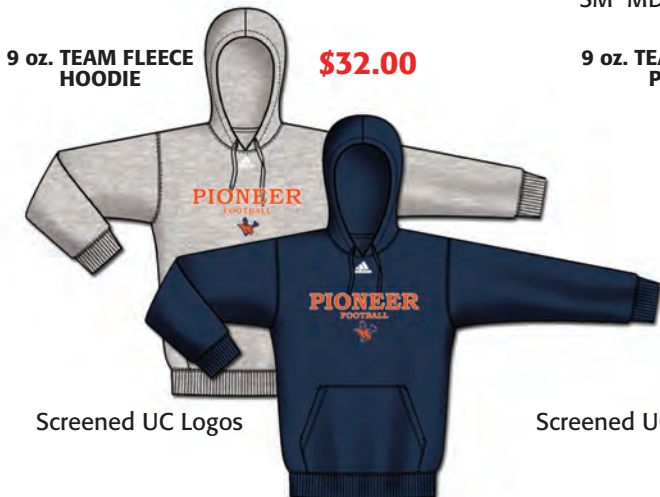

SM MD LG XL 2XL *3XL *4XL

SCORCH POLO \$36.00

Embroidered UC Logo

CLIMACOOL® short-sleeve polo with dropped hem at back. Mesh inserts at shoulder, sleeves and upper back. Three-button placket and self-fabric collar. Internal drawcord and elastic waistband. 100% polyester interlock. NCAA/NFHS compliant. **P55688** Na/Wh.

SM MD LG XL 2XL *3XL *4XL

\$42.00

Embroidered UC Logo

SCORCH QUARTER ZIP WIND SHIRT

CLIMAPROOF® quarter-zip windshirt. 31" back length. Venting at front chest. Zip front pockets. Bungee toggle at hem with mechanics in left pocket. Applied 3-Stripes on sleeves. NCAA/NFHS compliant. 100% polyester woven dobby. **P55743** Na/Wh.

SM MD LG XL 2XL *3XL *4XL

9 oz. TEAM FLEECE HOODIE \$32.00

Screened UC Logos

Screened UC Logos

Hooded pullover sweatshirt. Jersey-lined hood with drawstring. Front pouch pocket. Ribbed cuffs and waistband. NCAA compliant. 70% cotton / 30% polyester. **E76130** Med. Grey Heather, **E76135** Dark Navy.

SM MD LG XL 2XL *3XL *4XL

9 oz. TEAM FLEECE PANT \$28.00

Pull-on fleece pant. Elastic waistband with drawcord. Side-seam zip pockets. Open leg hems with internal elastic. NCAA compliant. 70% cotton / 30% polyester. **E76123** Med. Grey Heather, **E76126** Dark Navy.