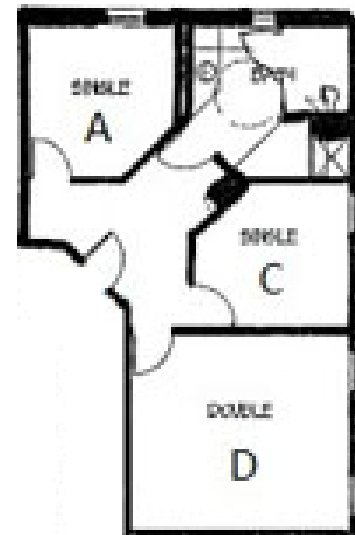

2 single rooms and 1
double room (Bell Hall):