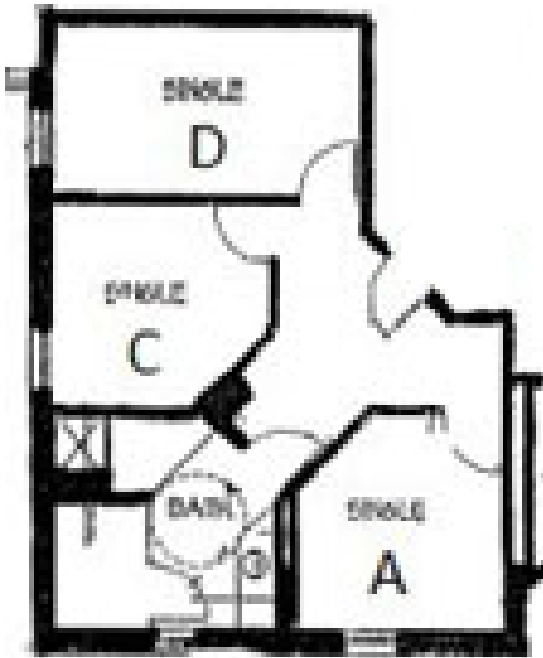

- ▶ Single Room
- ▶ Three-Person Suite
- ▶ Four-Person Suite
- ▶ Six-Person Suite
- ▶ Seven-Person Suite

Single Room

- ▶ Single rooms are available in North and South Halls and there are a limited amount of options available. These singles will share a communal bathroom on their assigned floor.
- ▶ Please note: this year we will not be allowing individual students to select singles within suites. These individuals will need to find a group of people who are looking to fill their group. You can connect with people who are looking to fill their group by utilizing our Facebook page: Utica College Student Living Roommate Finder
 - ▶ You can also attend one of the meet and greet events that we will be hosting to help you find potential suitemates:
 - ▶ Wednesday, February 19 (8pm-10pm) Bell Conference Room
 - ▶ Tuesday, February 25 (7pm-9pm) Boehlert Conference Room

Three-Person Suites

- ▶ Three-person suites are available in Bell Hall.
- ▶ There are two types of three-person suites:

3 single bedrooms
within a cluster:

1 single bedroom and 1 double
bedroom within a cluster: