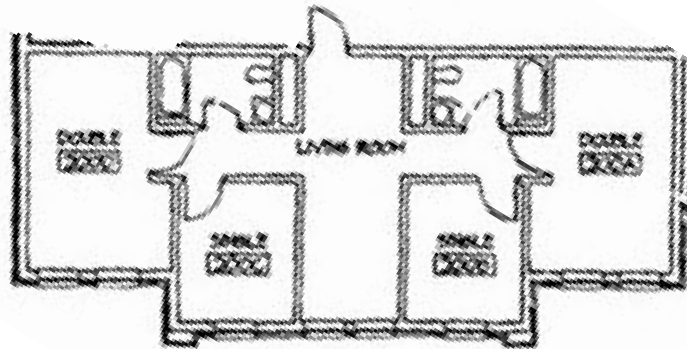

Four-Person Suites

- ▶ Four-person suites are available in Alumni Hall, Bell Hall, and Pioneer Village.
- ▶ There are two types of four-person suites that are open to all returning students:

2 double rooms
(Alumni Hall):

2 single rooms and 1
double room (Bell Hall):

Four-Person Suites (Continued)

- ▶ Pioneer Village is open to Juniors, Seniors, and Graduate Students.
- ▶ These four-person suites are full apartments with a kitchen and a laundry room within the apartment.

Six-Person Suites

- ▶ Six-person suites are available in Alumni and Boehlert Halls.
- ▶ There are three types of six-person suites:

3 double rooms
(Alumni Hall):

2 single rooms and 2
double rooms (Boehlert
Hall):