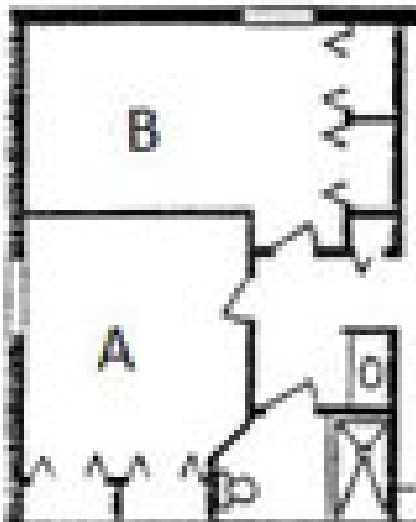

Four-Person Suites

- Four-person suites are available in Alumni Hall, Bell Hall, and Pioneer Village.
- There are two types of four-person suites that are open to all returning students:

2 double rooms
(Alumni Hall):