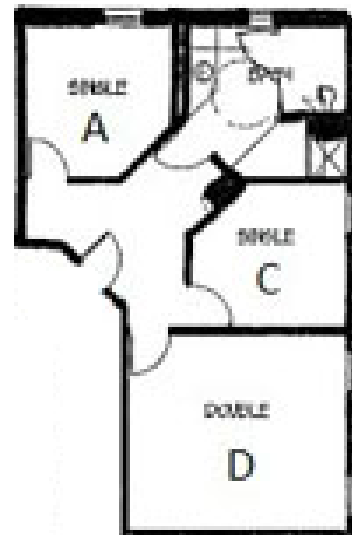

2 single rooms and 1
double room (Bell Hall):